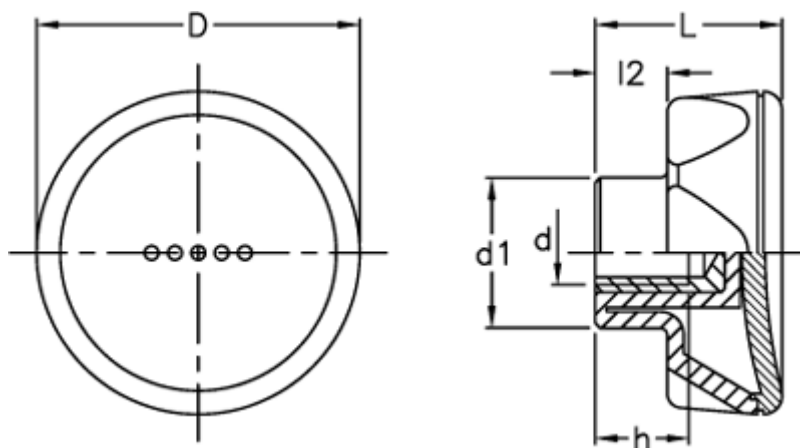

Article number: 23052212213

Description: E+G Lobe knob
ELK.45-B M6-C3 grey centre cap

Measures

D	= 45
d1	= 21.0
d 6H	= M6
h	= 12
L	= 26
l2	= 10